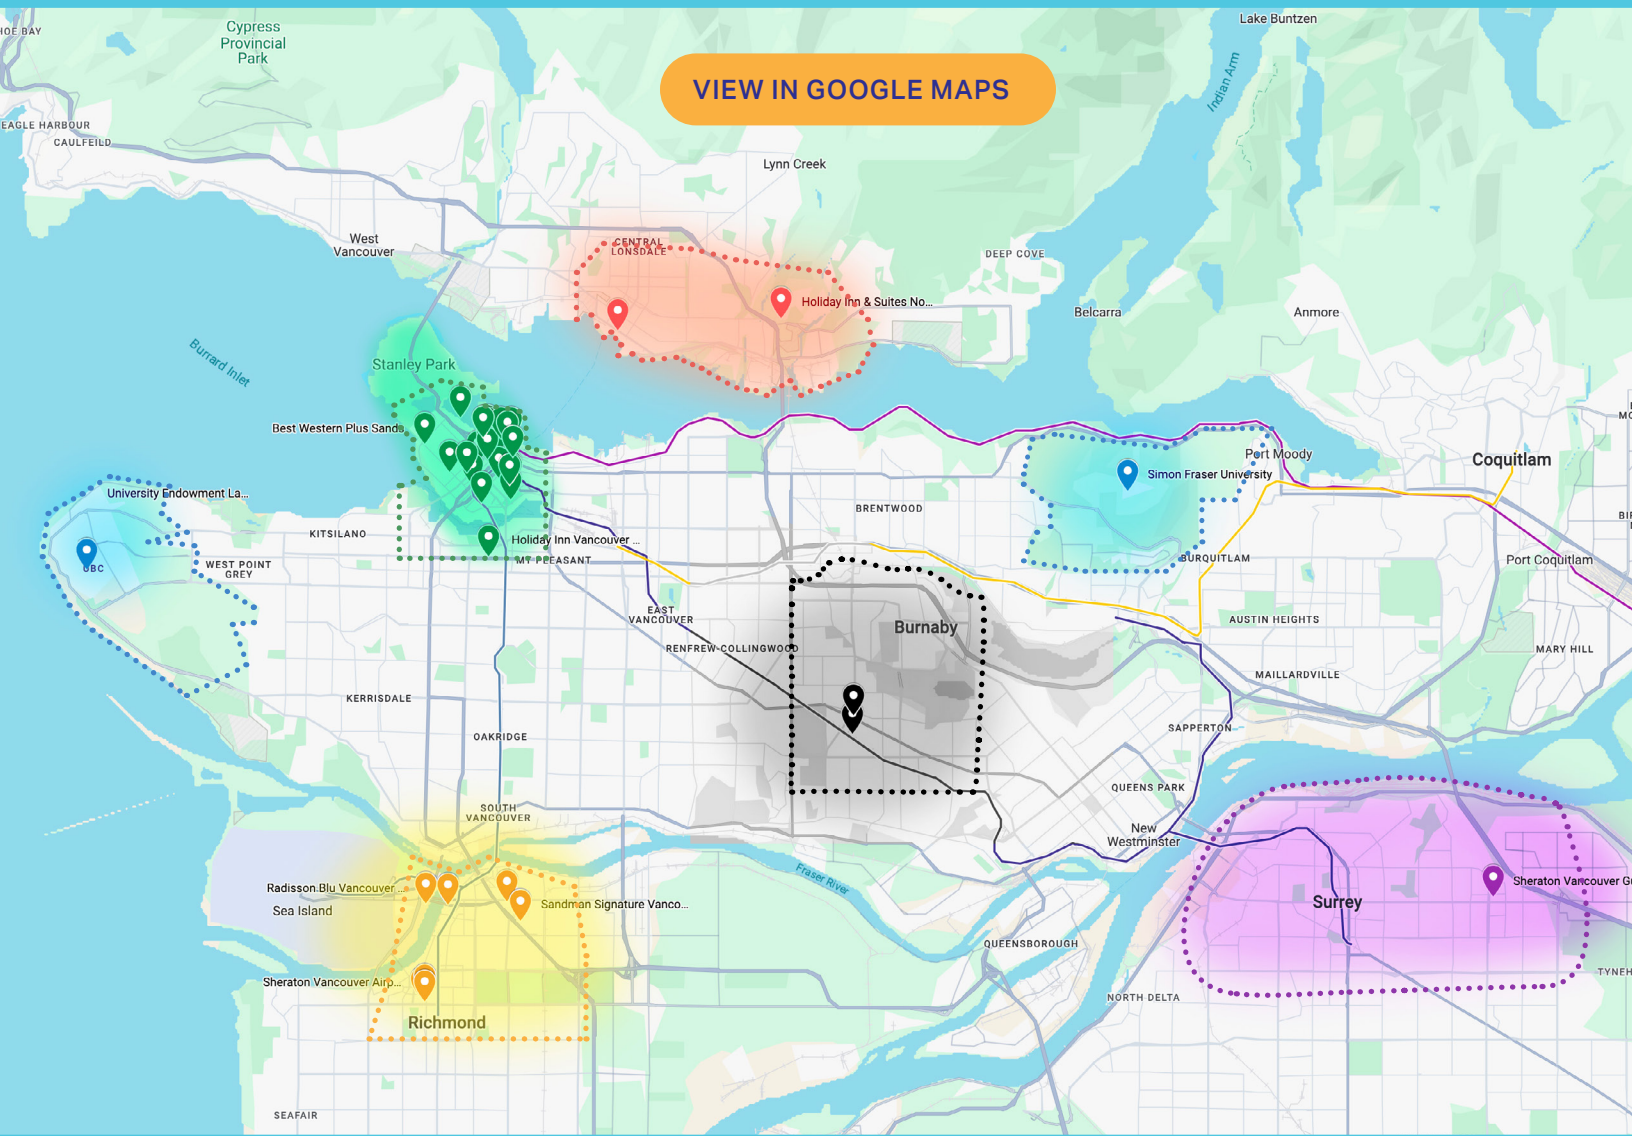

2025 INTERNATIONAL CONVENTION Vancouver Housing