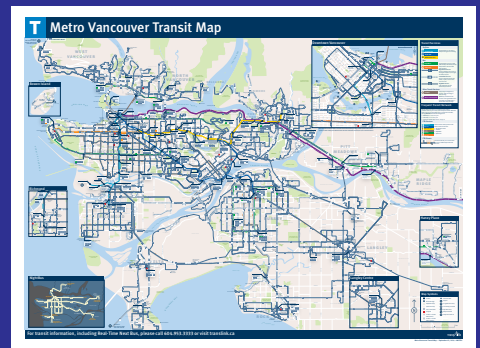

Metro Vancouver Transit Map

[DOWNLOAD HERE](#)

Downtown Area

\$221–\$549 CAD

	TRANSIT/WALK TIME	DIRECTIONS TO CONVENTION CENTRE
Best Western Plus	21 minutes	DIRECTIONS TO CONVENTION CENTRE
Century Plaza Hotel Vancouver	15 minutes	DIRECTIONS TO CONVENTION CENTRE
Coast Coal Harbour	8 minutes	DIRECTIONS TO CONVENTION CENTRE
Delta Hotels Vancouver Downtown Suites	13 minutes	DIRECTIONS TO CONVENTION CENTRE
Fairmont Hotel Vancouver	14 minutes	DIRECTIONS TO CONVENTION CENTRE
Fairmont Pacific Rim	3 minutes	DIRECTIONS TO CONVENTION CENTRE
Fairmont Waterfront	6 minutes	DIRECTIONS TO CONVENTION CENTRE
Georgian Court Hotel	18 minutes	DIRECTIONS TO CONVENTION CENTRE
Hilton Vancouver Downtown (formerly Westin Grand)	17 minutes	DIRECTIONS TO CONVENTION CENTRE
Holiday Inn & Suites Vancouver Downtown	19 minutes	DIRECTIONS TO CONVENTION CENTRE
Holiday Inn Vancouver Centre	24 minutes	DIRECTIONS TO CONVENTION CENTRE
Hyatt Regency Vancouver	10 minutes	DIRECTIONS TO CONVENTION CENTRE
JW Marriott Parq Vancouver	23 minutes	DIRECTIONS TO CONVENTION CENTRE
Metropolitan Hotel Vancouver	13 minutes	DIRECTIONS TO CONVENTION CENTRE
Opus Hotel Vancouver	15 minutes	DIRECTIONS TO CONVENTION CENTRE
Pan Pacific Vancouver	6 minutes	DIRECTIONS TO CONVENTION CENTRE
Pinnacle Hotel Harbourfront	6 minutes	DIRECTIONS TO CONVENTION CENTRE
Sandman Hotel Vancouver Downtown	16 minutes	DIRECTIONS TO CONVENTION CENTRE
Sandman Suites on Davie	19 minutes	DIRECTIONS TO CONVENTION CENTRE
Sheraton Vancouver Wall Centre	15 minutes	DIRECTIONS TO CONVENTION CENTRE
Sutton Place Hotel Vancouver	16 minutes	DIRECTIONS TO CONVENTION CENTRE
The DOUGLAS, Autograph	22 minutes	DIRECTIONS TO CONVENTION CENTRE
The Westin Bayshore Hotel	17 minutes	DIRECTIONS TO CONVENTION CENTRE
Vancouver Marriott Pinnacle Downtown Hotel	5 minutes	DIRECTIONS TO CONVENTION CENTRE
YWCA Hotel	17 minutes	DIRECTIONS TO CONVENTION CENTRE